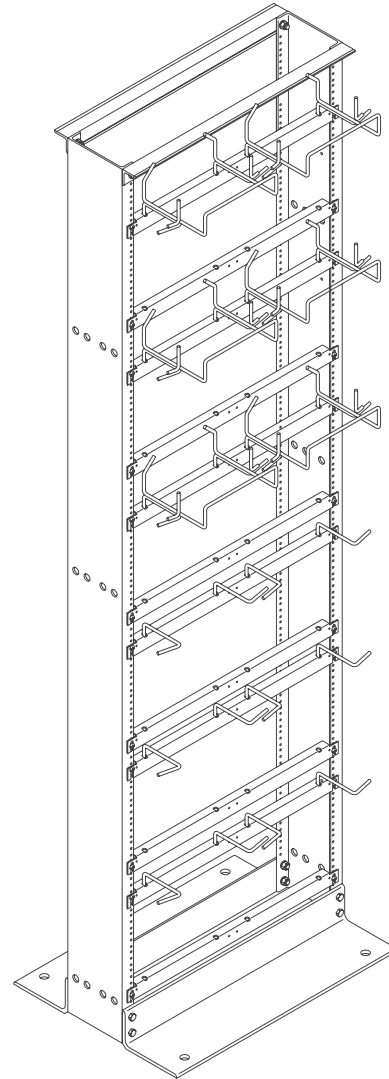

11810-X36 Kit (3600 pair/12 blocks/single sided) consists of:

- (1) 23" Standard Rack, 6" deep (P/N 66383-X03)
- (6) XLBET Mounting Bars (P/N 11770-X23)
- (3) XLBET Small Wire Managers (P/N 11771-X23)
- (3) XLBET Large Wire Managers (P/N 11772-X23)

11810-X72 Kit (7200 pair/24 blocks/double-sided) consists of:

- (1) 23" Standard Rack, 6" deep (P/N 66383-X03)
- (12) XLBET Mounting Bars (P/N 11770-X23)
- (6) XLBET Small Wire Managers (P/N 11771-X23)
- (6) XLBET Large Wire Managers (P/N 11772-X23)

11910-X54 Kit (5400 pair/18 blocks/single-sided) consists of:

- (1) 35" Standard Rack, 6" deep (P/N 66363-X03)
- (6) XLBET Mounting Bars (P/N 11880-X35)
- (3) XLBET Small Wire Managers (P/N 11881-X35)
- (3) XLBET Large Wire Managers (P/N 11882-X35)

11910-X80 Kit (10800 pair/36 blocks/double-sided) consists of:

- (1) 35" Standard Rack, 6" deep (P/N 66363-X03)
- (12) XLBET Mounting Bars (P/N 11880-X35)
- (6) XLBET Small Wire Managers (P/N 11881-X35)
- (6) XLBET Large Wire Managers (P/N 11882-X35)

Part Number		Part Number		Color
23" Width		35" Width		
3600 Pair	7200 Pair	5400 Pair	10,800 Pair	
11810-136	11810-172	11910-154	11910-180	Gray
11810-236	11810-272	11910-254	11910-280	White
11810-736	11810-772	11910-754	11910-780	Black

800-834-4969 in U.S. & Canada • www.chatsworth.com

CHATSWORTH PRODUCTS, INC.

All products quoted are subject to availability base on manufacturing capacity and shipping dates should be considered estimates only. While every effort has been made to ensure the accuracy of all information, CPI does not accept liability for any errors or omissions and reserves the right to change information and descriptions of listed services and products.
©2007 Chatsworth Products Inc. All rights reserved. CPI and MegaFrame are registered trademarks of Chatsworth Products, Inc. All other trademarks belong to their respective companies. 5/02/GT Rev. 2 05/07/NB